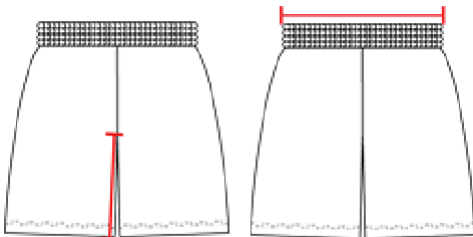

462900 WOMEN'S PRO-COMPRESSION WOMEN'S SHORT

- 3" inseam
- Badger heat seal logo on left hip
- 1.5" Plush elastic waistband
- Stretch Body Fit
- Three-needle hem
- 90% Polyester/10% Spandex moisture management fabric

COLORS

SPECIFICATIONS

	XS	S	M	L	XL	2XL
Piece Weight measured in pounds	0.24	0.24	0.24	0.24	0.24	0.24
Waist Relaxed measured in inches	11	12	13	14	15	16
Spec Inseam measured in inches	3	3	3	3	3	3
Case Count # of units per case	36	36	36	36	36	36

HOW TO MEASURE

These product specifications reference a product's measurements. For sizing information and guidance, please reference our sizing charts.

INSEAM

Measured from crotch point to bottom leg opening.

WAIST WIDTH

Measured across the top of the waist opening.