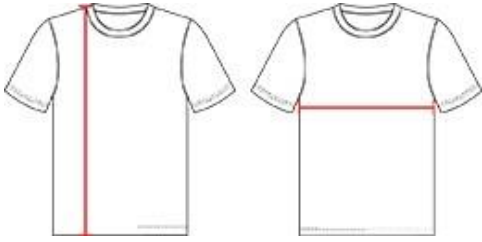

490500 MEN'S TRI-BLEND SURPLICEHOODTEE

- 65% Polyester/ 25% Mercerized Cotton/ 10% Rayon moisture management/antimicrobial performance fabric

COLORS

SPECIFICATIONS

	XS	S	M	L	XL	2XL	3XL	4XL
Piece Weight measured in pounds	0.00	0.00	0.00	0.00	0.00	0.00	0.00	0.00
Body Length Measured in inches	27	28	29	30	31	32	33	34
Chest Width Measured in inches	18	19	21	23	25	27	29	31
Case Count # of units per case	1	1	1	1	1	1	1	1

HOWTOMEASURE

These product specifications reference a product's measurements.
For sizing information and guidance, please reference our sizing charts.

BODY LENGTH

Measured on the front from the shoulder/neck intersection to the bottom of the garment.

CHEST WIDTH

Measured across the chest, 1" below the armhole seam.