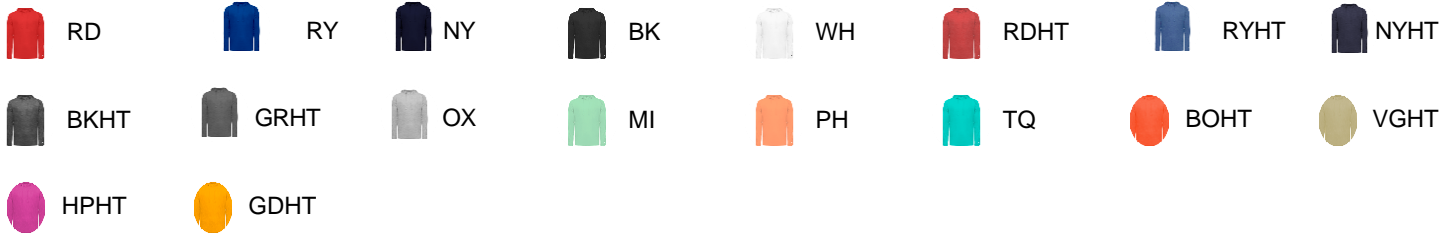

490500 MEN'S TRI-BLEND SURPLICEHOODTEE

- 65% Polyester/ 25% Mercerized Cotton/ 10% Rayon moisture management/antimicrobial performance fabric

COLORS

SPECIFICATIONS

	XS	S	M	L	XL	2XL	3XL	4XL
Piece Weight measured in pounds	0.00	0.00	0.00	0.00	0.00	0.00	0.00	0.00
Body Length Measured in inches	27	28	29	30	31	32	33	34
Chest Width Measured in inches	18	19	21	23	25	27	29	31
Case Count # of units per case	1	1	1	1	1	1	1	1

HOWTOMEASURE

These product specifications reference a product's measurements.
For sizing information and guidance, please reference our sizing charts.

BODY LENGTH

Measured on the front from the shoulder/neck intersection to the bottom of the garment.