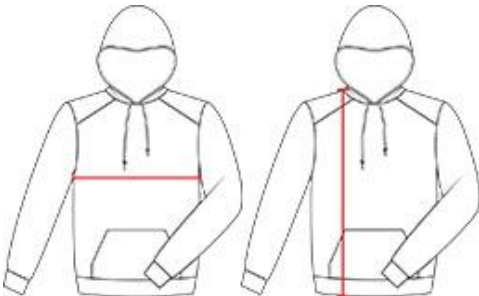

496500 WOMEN'S TRIBLENDSURPLICEWOMEN'S HOODTEE

- 65% Polyester/ 25% Mercerized Cotton/ 10% Rayon moisture management/antimicrobial performance fabric
- Badger sport shoulder for maximum movement
- Self-fabric surplice hood with drawcord
- Thumbholes in sleeves
- Double-needle hem
- Badger heat seal logo on left sleeve

COLORS

SPECIFICATIONS

	XS	S	M	L	XL	2XL
Piece Weight measured in pounds	0.00	0.00	0.00	0.00	0.00	0.00
Spec Body Length measured in inches	25	26	27	28	29	30
Spec Chest Width measured in inches	16 ½	17 ½	19	21	23	25
Case Count # of units per case	36	36	36	36	36	36

HOWTOMEASURE

These product specifications reference a product's measurements. For sizing information and guidance, please reference our sizing charts.

BODY LENGTH

Measured from the top of the shoulder to bottom of the back.

CHEST WIDTH

Measured across the chest at its fullest part while laid flat.