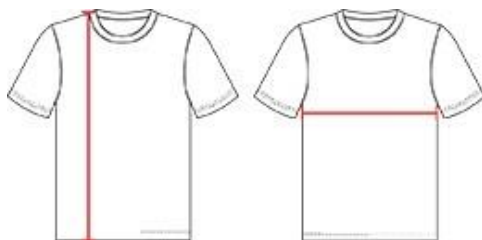

496700 WOMEN'S TRIBLENDWOMEN'SFANTEE

- 65% Polyester/ 25% Mercerized Cotton/ 10% Rayon moisture management/antimicrobial performance fabric
- Badger sport shoulder for maximum movement
- Contrast striping on sleeve
- Double-needle hem
- Badger heat seal logo on left sleeve

COLORS

SPECIFICATIONS

	XS	S	M	L	XL	2XL
Piece Weight measured in pounds	0.00	0.00	0.00	0.00	0.00	0.00
Spec Body Length measured in inches	24	25	26	27	28	29
Spec Chest Width measured in inches	16	17 ½	19	21	23	25
Case Count # of units per case	36	36	36	36	36	36

HOWTOMEASURE

These product specifications reference a product's measurements. For sizing information and guidance, please reference our sizing charts.

BODYLENGTH

Measured on the front from the shoulder/neck intersection to the bottom of the garment.

CHEST WIDTH

Measured across the chest, 1" below the armhole seam.