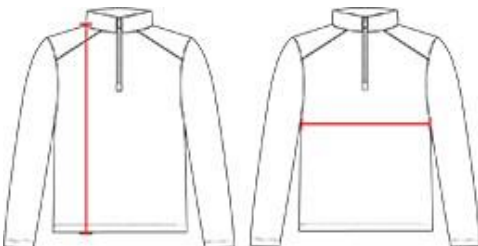

520200 YOUTH

C2YOUTH1/4ZIP

- 100% Polyester moisture management/antimicrobial performance fabric
- Self-fabric collar with 8" locking zipper
- Double-needle hem

COLORS

SPECIFICATIONS

	XS	S	M	L	XL
Piece Weight measured in pounds	0.55	0.55	0.55	0.55	0.55
Body Length Measured in inches	21	23	25	26	27
Chest Width Measured in inches	15	16	17	18	19
Case Count # of units per case	72	72	72	72	72

HOWTOMEASURE

These product specifications reference a product's measurements. For sizing information and guidance, please reference our sizing charts.

BODY LENGTH

Measured on the front from the shoulder/neck intersection to the bottom of the garment.

CHEST WIDTH

Measured across the chest, 1" below the armhole seam.