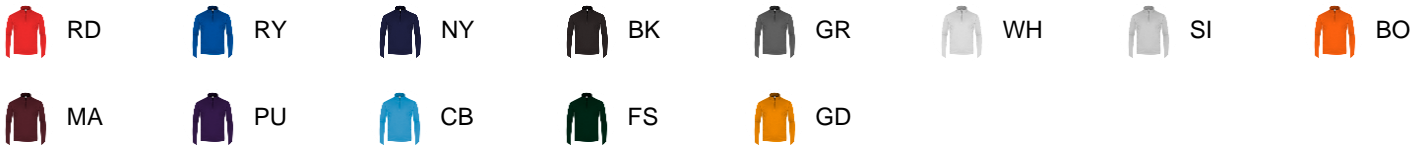

520200 YOUTH

C2YOUTH1/4ZIP

- 100% Polyester moisture management/antimicrobial performance fabric
- Self-fabric collar with 8" locking zipper
- Double-needle hem

COLORS

SPECIFICATIONS

	XS	S	M	L	XL
Piece Weight measured in pounds	0.55	0.55	0.55	0.55	0.55
Body Length Measured in inches	21	23	25	26	27
Chest Width Measured in inches	15	16	17	18	19
Case Count # of units per case	72	72	72	72	72