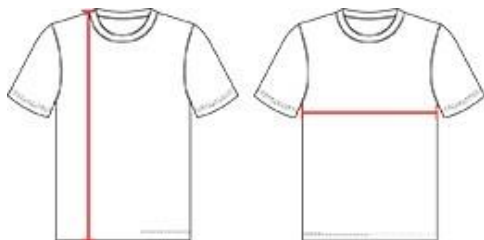

522800 YOUTH

C2REVERSIBLEYOUTHMESHTANK

- 100% Polyester Pro Mesh Fabric
- Double layered mesh
- Reversible
- Double-needle hem
- Each layer individually hemmed for easy screening

COLORS

SPECIFICATIONS

	XS	S	M	L	XL
Piece Weight measured in pounds	0.36	0.36	0.36	0.36	0.36
Body Length Measured in inches	21	23	25	26	27
Chest width Measured in inches	14 ½	15 ½	16 ½	17 ½	18 ½
Case Count # of units per case	1	1	1	1	1

HOWTOMEASURE

These product specifications reference a product's measurements. For sizing information and guidance, please reference our sizing charts.

BODY LENGTH

Measured on the front from the shoulder/neck intersection to the bottom of the garment.

CHEST WIDTH

Measured across the chest, 1" below the armhole seam.