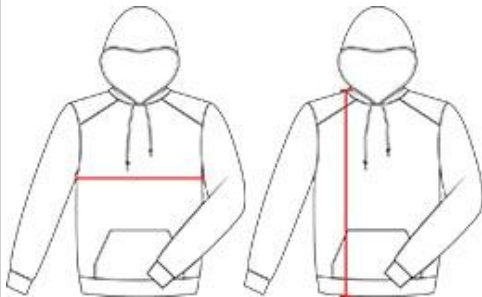

552000 YOUTH C2 FLEECE YOUTH HOOD

- 8 oz. 60% Cotton/40% Polyester Ring spun fleece
- Fabric Two-ply hood with drawcord
- Spandex reinforced rib knit cuffs and waistband
- Pouch front pocket with headset opening

COLORS

SPECIFICATIONS

	S	M	L	XL
Piece Weight measured in pounds	1.10	1.10	1.10	1.10
Spec Body Length measured in inches	21	23	25	27
Spec Chest Width measured in inches	17	18	19	20
Case Count # of units per case	24	24	24	24

HOWTOMEASURE

These product specifications reference a product's measurements. For sizing information and guidance, please reference our sizing charts.

BODYLENGTH

Measured on the front from the shoulder/neck intersection to the bottom of the garment.