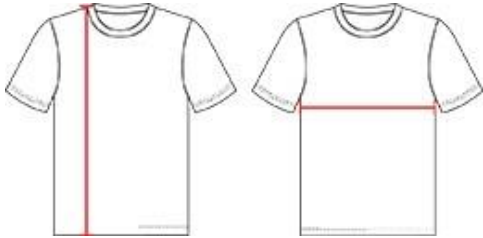

57 2 9 0 0 MEN'S C2 RESERSIBLE MESH TANK

- 100% Polyester Pro Mesh Fabric
- Double layered mesh
- Reversible
- Double-needle hem
- Each layer individually hemmed for easy screening

COLORS

SPECIFICATIONS

	XS	S	M	L	XL
Piece Weight measured in pounds	0.19	0.19	0.19	0.19	0.19
Spec Body Length measured in inches	29	30	31	32	33
Spec Chest Width measured in inches	15	16	17	18	19
Case Count # of units per case	72	72	72	72	72

HOWTOMEASURE

These product specifications reference a product's measurements. For sizing information and guidance, please reference our sizing charts.

BODY LENGTH

Measured on the front from the shoulder/neck intersection to the bottom of the garment.

CHEST WIDTH

Measured across the chest, 1" below the armhole seam.