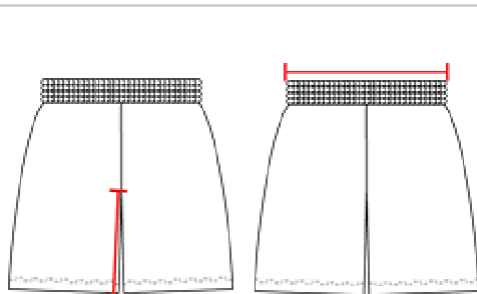

615100 WOMEN'S WOMEN'SSKORT

- 2" Covered Elastic Waistband
- Badger heat seal logo on left hip
- Stretch body mt on inner short
- 90% Polyester/10% Spandex moisture management for inner short
- 100% Polyester moisture management/antimicrobial performance fabric outer skirt
- Inner short with 2.5" triangle gusset with nat lock seams

COLORS

SPECIFICATIONS

	XS	S	M	L	XL	2XL
Piece Weight measured in pounds	0.26	0.26	0.26	0.26	0.26	0.26
Waist Relaxed measured in inches	11 ½	12 ½	13 ½	14 ½	15 ½	16 ½
Spec Inseam measured in inches	2 1/2	2 1/2	2 1/2	2 1/2	2 1/2	2 1/2
Case Count # of units per case	36	36	36	36	36	36

HOWTOMEASURE

These product specifications reference a product's measurements. For sizing information and guidance, please reference our sizing charts.

INSEAM

Measured from crotch point to bottom leg opening.

WAIST WIDTH

Measured across the top of the waist opening.