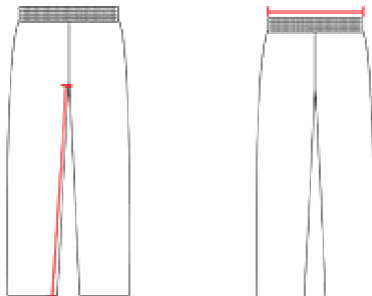

HOWTOMEASURE

These product specifications reference a product's measurements. For sizing information and guidance, please reference our sizing charts.

WAISTWIDTH

Measured across the top of the waist opening.

INSEAM

Measured from crotch point to bottom leg opening.