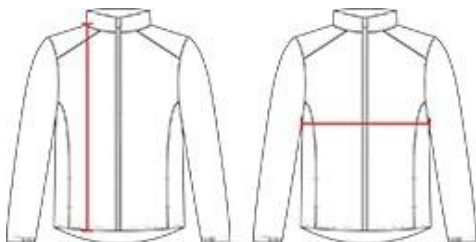

#772100 MEN'S BLITZOUTER-COREJACKET

- 100% Polyester fabric
- Contrasting inside collar"
- Shoulder and sleeve inserts
- Badger sport shoulder for maximum movement
- Self-fabric collar with full length locking zipper
- Two front zipper pockets with headset opening
- Soft elastic binding on sleeve and bottom hem
- Drop tail hem
- Badger "B" woven loop label on bottom hem

COLORS

SPECIFICATIONS

	XS	S	M	L	XL	2XL	3XL	4XL
Piece Weight measured in pounds	0.00	0.00	0.00	0.00	0.00	0.00	0.00	0.00
Spec Body Length measured in inches	25	26	27	28	29 ½	31	32 ½	34
Spec Chest Width measured in inches	27	28	29	30	31 ½	33	34 ½	36
Case Count # of units per case	24	24	24	24	24	24	12	12

HOWTOMEASURE

These product specifications reference a product's measurements. For sizing information and guidance, please reference our sizing charts.

BODY LENGTH

Measured on the front from the shoulder/neck intersection to the bottom of the garment.