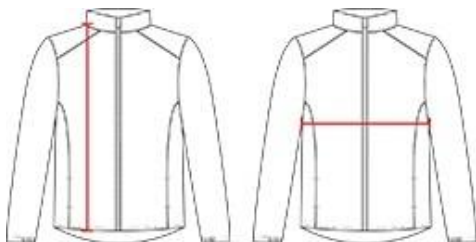

#792100 WOMEN'S BLITZOUTER-COREWOMEN'SJACKET

- 100% Polyester fabric
- Contrasting inside collar"
- Shoulder and sleeve inserts
- Badger sport shoulder for maximum movement
- Self-fabric collar with full length locking zipper
- Two front zipper pockets with headset opening
- Soft elastic binding on sleeve and bottom hem
- Drop tail hem
- Badger "B" woven loop label on bottom hem

COLORS

SPECIFICATIONS

	XS	S	M	L	XL	2XL
Piece Weight measured in pounds	0.00	0.00	0.00	0.00	0.00	0.00
Body Length Measured in inches	23	24	25	26	27	28
Chest Width Measured in inches	19	20	21	22	23	24
Case Count # of units per case	24	24	24	24	24	24

HOWTOMEASURE

These product specifications reference a product's measurements. For sizing information and guidance, please reference our sizing charts.

BODYLENGTH

Measured on the front from the shoulder/neck intersection to the bottom of the garment.