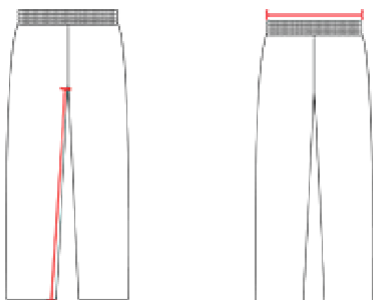

#792400 WOMEN'S OUTER-COREWOMEN'SPANT

- 100% Polyester fabric
- Covered elastic waistband & drawcord
- Two deep side pockets
- Tapered mt in lower legs
- 9" zippers on each outer leg

COLORS

SPECIFICATIONS

	XS	S	M	L	XL	2XL
Piece Weight measured in pounds	0.00	0.00	0.00	0.00	0.00	0.00
Waist Relaxed measured in inches	12	13	14	15	16	17
Inseam measured in inches	28	28 ½	29	29 ½	30	30 ½
Case Count # of units per case	1	1	1	1	1	1

HOWTOMEASURE

These product specifications reference a product's measurements. For sizing information and guidance, please reference our sizing charts.

WAIST WIDTH

Measured across the top of the waist opening.

INSEAM

Measured from crotch point to bottom leg opening.