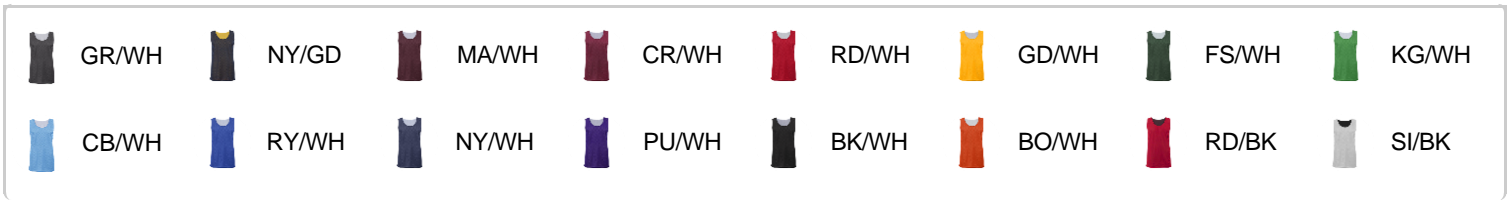

852900 MEN'S MESH REVERSIBLE TANK

- Each layer individually hemmed for easy screening
- Double layered mesh
- 100% Polyester Pro Mesh Fabric
- Double-needle hem
- Reversible

COLORS

SPECIFICATIONS

	S	M	L	XL	2XL	3XL	4XL	5XL
Piece Weight measured in pounds	0.52	0.52	0.52	0.52	0.52	0.52	0.52	0.52
Spec Body Length measured in inches	30	31	32	33	34	35	36	37
Spec Chest Width measured in inches	18	20	22	24	26	28	30	32
Case Count # of units per case	36	36	36	36	36	24	24	24