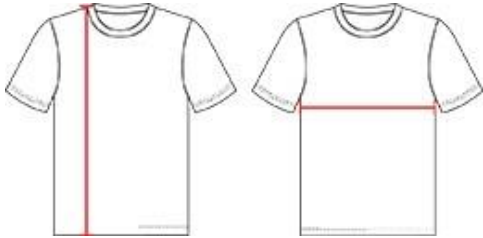

852900 MEN'S MESH REVERSIBLE TANK

- Each layer individually hemmed for easy screening
- Double layered mesh
- 100% Polyester Pro Mesh Fabric
- Double-needle hem
- Reversible

COLORS

SPECIFICATIONS

	S	M	L	XL	2XL	3XL	4XL	5XL
Piece Weight measured in pounds	0.52	0.52	0.52	0.52	0.52	0.52	0.52	0.52
Spec Body Length measured in inches	30	31	32	33	34	35	36	37
Spec Chest Width measured in inches	18	20	22	24	26	28	30	32
Case Count # of units per case	36	36	36	36	36	24	24	24

HOW TO MEASURE

These product specifications reference a product's measurements.
For sizing information and guidance, please reference our sizing charts.

BODY LENGTH

Measured on the front from the shoulder/neck intersection to the bottom of the garment.

CHEST WIDTH

Measured across the chest, 1" below the armhole seam.