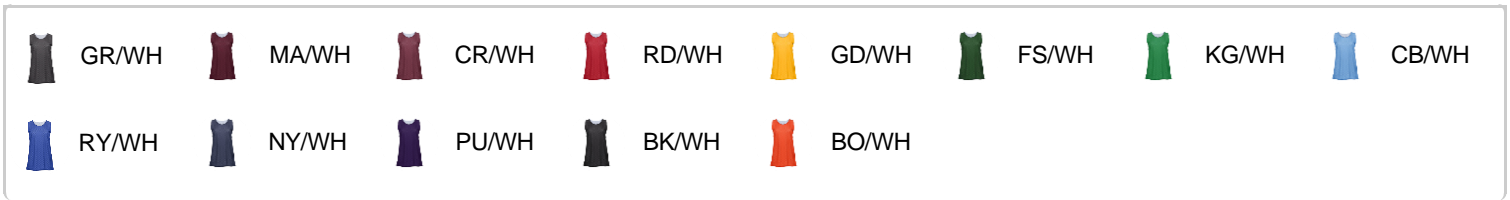

# # 897800 WOMEN'S MESH REVERSIBLE WOMEN'S TANK

- Each layer individually hemmed for easy screening
- Double layered mesh
- 100% Polyester Pro Mesh Fabric
- Double-needle hem
- Reversible

## COLORS