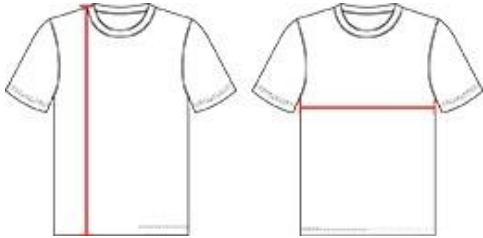

# # 897800 WOMEN'S MESH REVERSIBLE WOMEN'S TANK

- Each layer individually hemmed for easy screening
- Double layered mesh
- 100% Polyester Pro Mesh Fabric
- Double-needle hem
- Reversible

## COLORS

## SPECIFICATIONS

	XS	S	M	L	XL	2XL
<b>Piece Weight</b> measured in pounds	0.40	0.40	0.40	0.40	0.40	0.40
<b>Spec Body Length</b> measured in inches	26 ½	27 ½	28 ½	29 ½	30 ½	31 ½
<b>Spec Chest Width</b> measured in inches	17	18 ½	20	21 ½	23	24 ½
<b>Case Count</b> # of units per case	36	36	36	36	36	36

## HOW TO MEASURE

These product specifications reference a product's measurements.  
For sizing information and guidance, please reference our sizing charts.

**BODY LENGTH**

Measured on the front from the shoulder/neck intersection to the bottom of the garment.