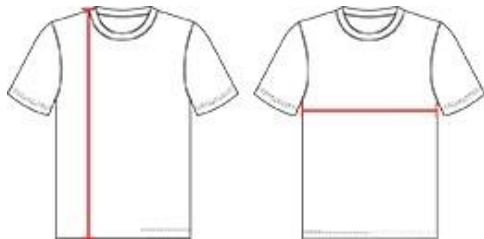

#BS0001 ADULT SUBLIMATED TEE

- 100% Polyester moisture management/antimicrobial performance fabric
- Badger Sport paneled shoulder for maximum movement
- Self-fabric collar
- Double-needle hem
- Same mt as Badger 412000 B-Core Tee

SPECIFICATIONS

	XS	S	M	L	XL
Piece Weight measured in pounds	0.25	0.25	0.25	0.25	0.25
Spec Body Length measured in inches	27 ½	28 ½	29 ½	30 ½	31 ½
Spec Chest Width measured in inches	17	19	21	23	25
Case Count # of units per case	36	36	36	36	36

HOW TO MEASURE

These product specifications reference a product's measurements. For sizing information and guidance, please reference our sizing charts.

BODY LENGTH

Measured on the front from the shoulder/neck intersection to the bottom of the garment.

CHEST WIDTH

Measured across the chest, 1" below the armhole seam.