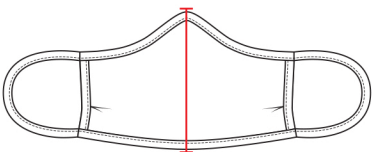

## FACE FIVE MASK PACK

- Five face-friendly masks in a washable laundry bag
- Mesh Bag-100%Polyester small porthole mesh fabric
- Masks-3 Ply construction—Layers made of soft 100% B-Core moisture management performance polyester
- Contains Anti-microbial agent to control odor-causing bacteria
- Comfort Anti-Chafe ear loops stretch 100% and hold their shape while being soft on the ears for all-day wear
- Middle seam contours and conforms to the face
- Writable interior name bar for identification
- 4 sizes to fit age four to adult
- Note - We are not able to accept returns on this style

### SPECIFICATIONS

Color	Y S/M	Y L/XL	S/M	L/XL
<b>Piece Weight</b> measured in pounds	0.17	0.17	0.17	0.17
<b>Spec Length</b> measured in inches	4	4.75	5.5	6.25
<b>Spec Width</b> measured in inches	11.5	12.5	13.5	14.5

#### LENGTH

Measured from top to bottom of mask at center front.

#### WIDTH

Measured across center of mask from ear loop to ear loop.