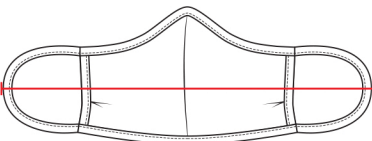

### SPECIFICATIONS

Color	Y S/M	Y L/XL	S/M	L/XL
<b>Piece Weight</b> measured in pounds	0.17	0.17	0.17	0.17
<b>Spec Length</b> measured in inches	4	4.75	5.5	6.25
<b>Spec Width</b> measured in inches	11.5	12.5	13.5	14.5

### HOW TO MEASURE

#### LENGTH

Measured from top to bottom of mask at center front.

#### WIDTH

Measured across center of mask from ear loop to ear loop.