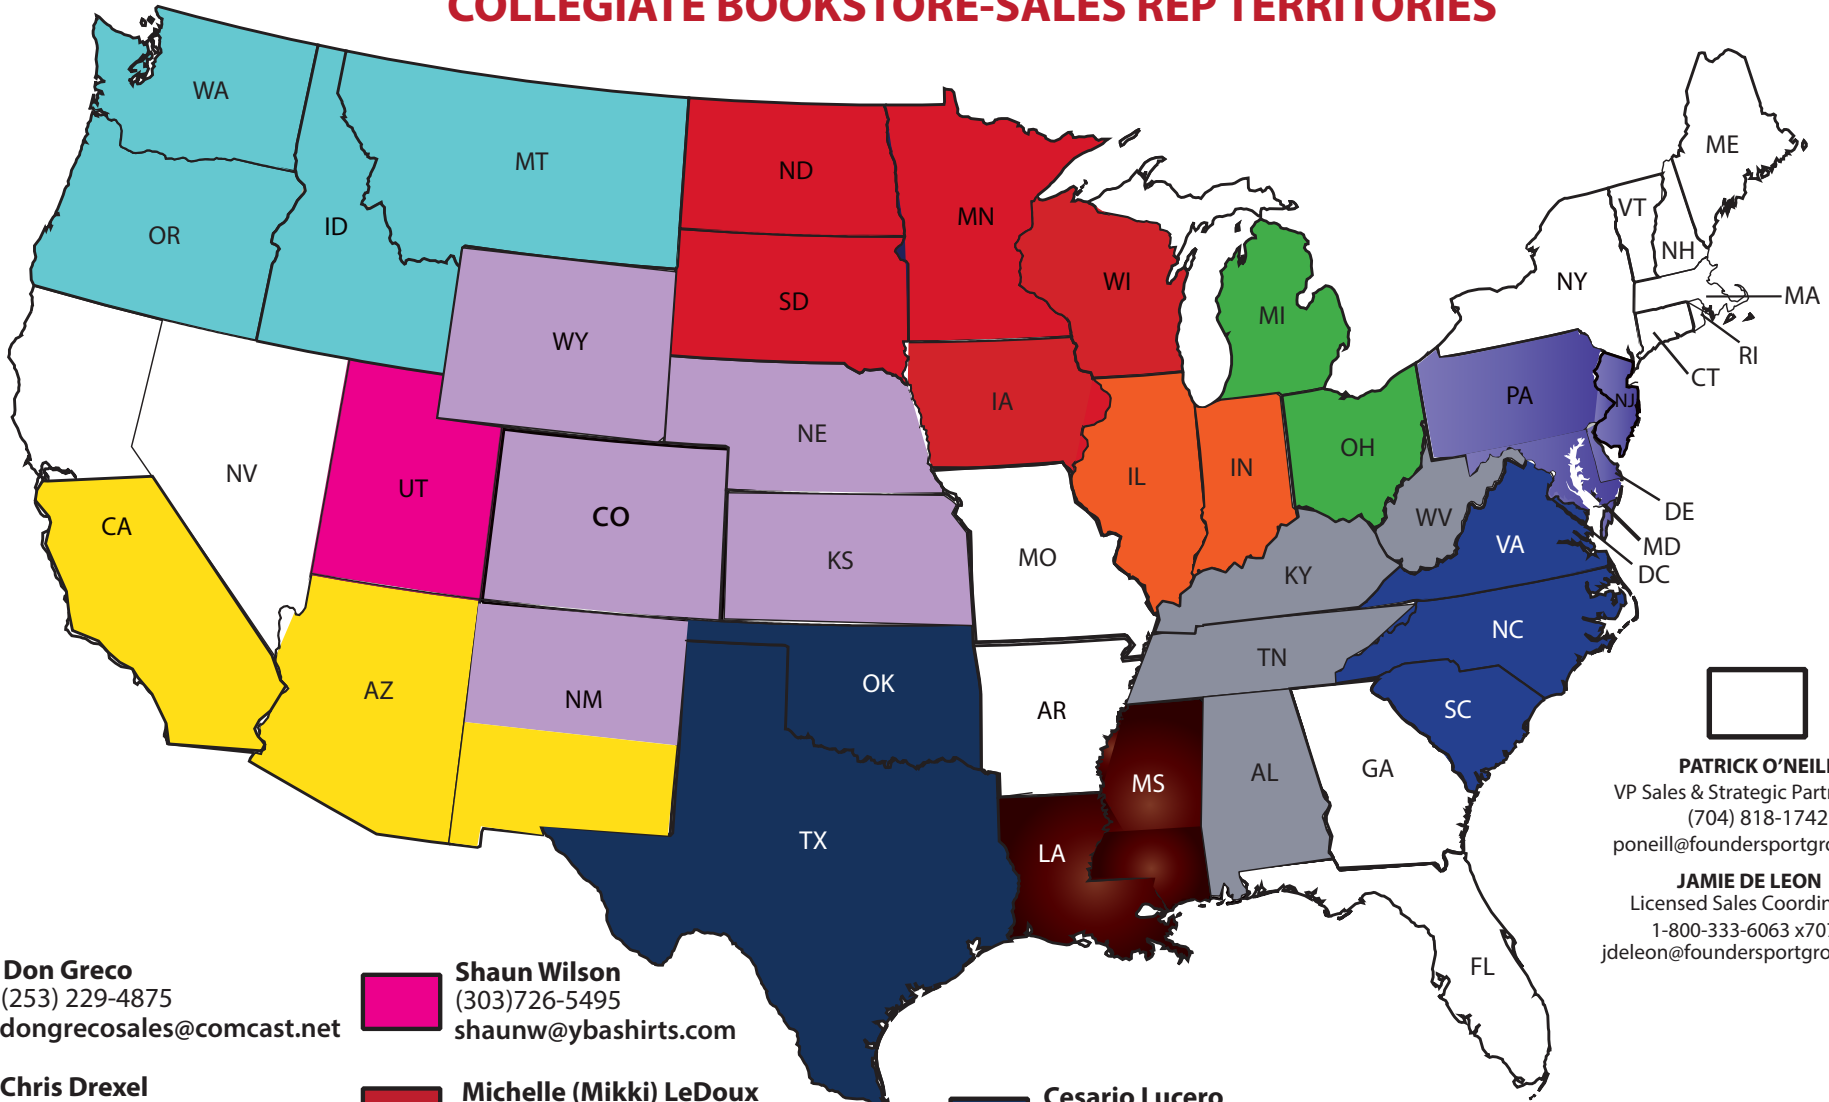

COLLEGIATE BOOKSTORE-SALES REP TERRITORIES

PATRICK O'NEILL
 VP Sales & Strategic Partnerships
 (704) 818-1742
 poneill@foundersportgroup.com

JAMIE DE LEON
 Licensed Sales Coordinator
 1-800-333-6063 x7072
 jdeleon@foundersportgroup.com