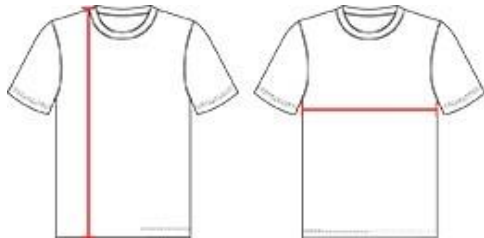

HOW TO MEASURE

These product specifications reference a product's measurements. For sizing information and guidance, please reference our sizing charts.

BODY LENGTH

Measured on the front from the shoulder/neck intersection to the bottom of the garment.

CHEST WIDTH

Measured across the chest, 1" below the armhole seam.