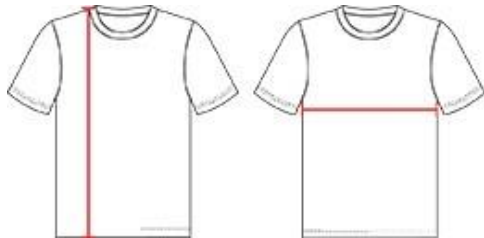

## #BS0080 ADULT SUBLIMATEDV-NECKTEE

- 100% Polyester moisture management/antimicrobial performance fabric
- Badger Sport paneled shoulder for maximum movement
- Self-fabric collar
- Double-needle hem
- Same mt as Badger 412400 B-Core V-Neck Tee

### SPECIFICATIONS

	XS	S	M	L	XL
<b>Piece Weight</b> measured in pounds	0.25	0.25	0.25	0.25	0.25
<b>Spec Body Length</b> measured in inches	27 ½	28 ½	29 ½	30 ½	31 ½
<b>Spec Chest Width</b> measured in inches	17	19	21	23	25
<b>Case Count</b> # of units per case	36	36	36	36	36

### HOWTOMEASURE

These product specifications reference a product's measurements. For sizing information and guidance, please reference our sizing charts.

#### **BODYLENGTH**

Measured on the front from the shoulder/neck intersection to the bottom of the garment.