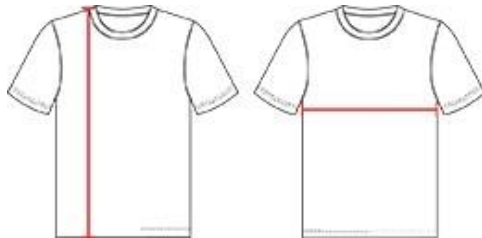

HOW TO MEASURE

These product specifications reference a product's measurements. For sizing information and guidance, please reference our sizing charts.

BODY LENGTH

Measured on the front from the shoulder/neck intersection to the bottom of the garment.

CHEST WIDTH

Measured across the chest, 1" below the armhole seam.